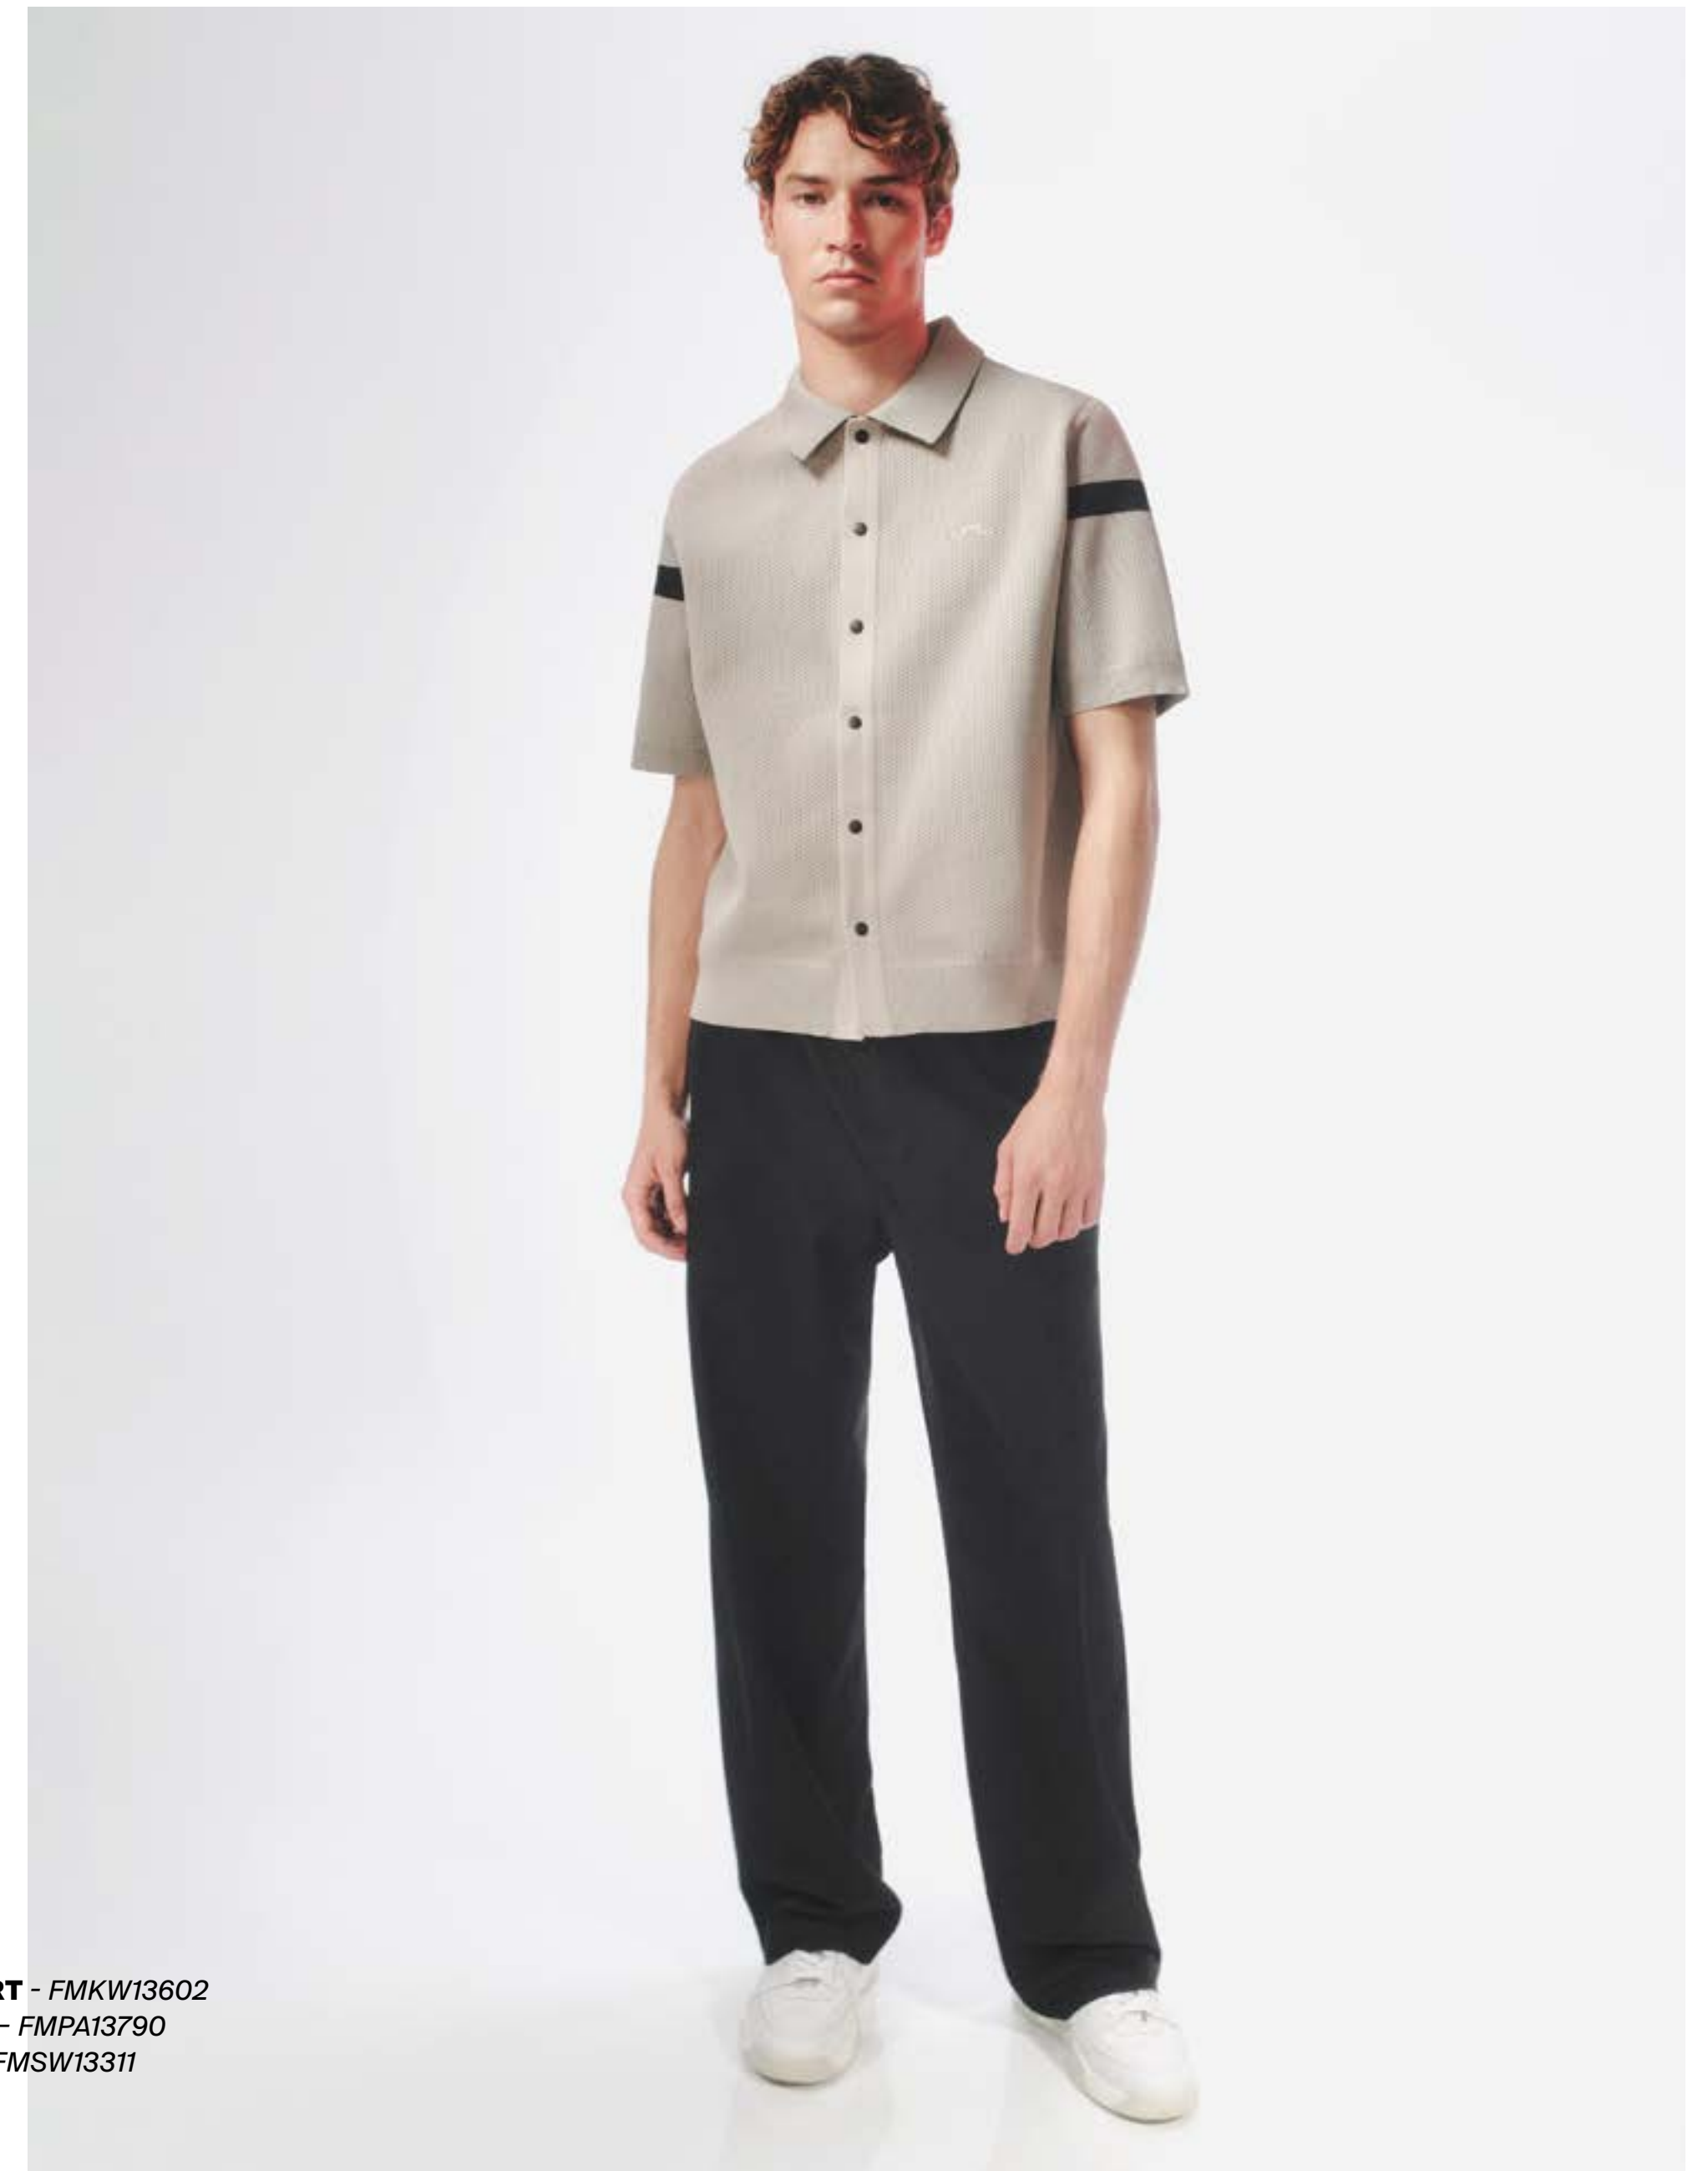

RAYNE KNITTED SHIRT - FMKW13602
NOAH TRACK PANTS - FMPA13790
HOOP LT SNEAKER - FMSW13311