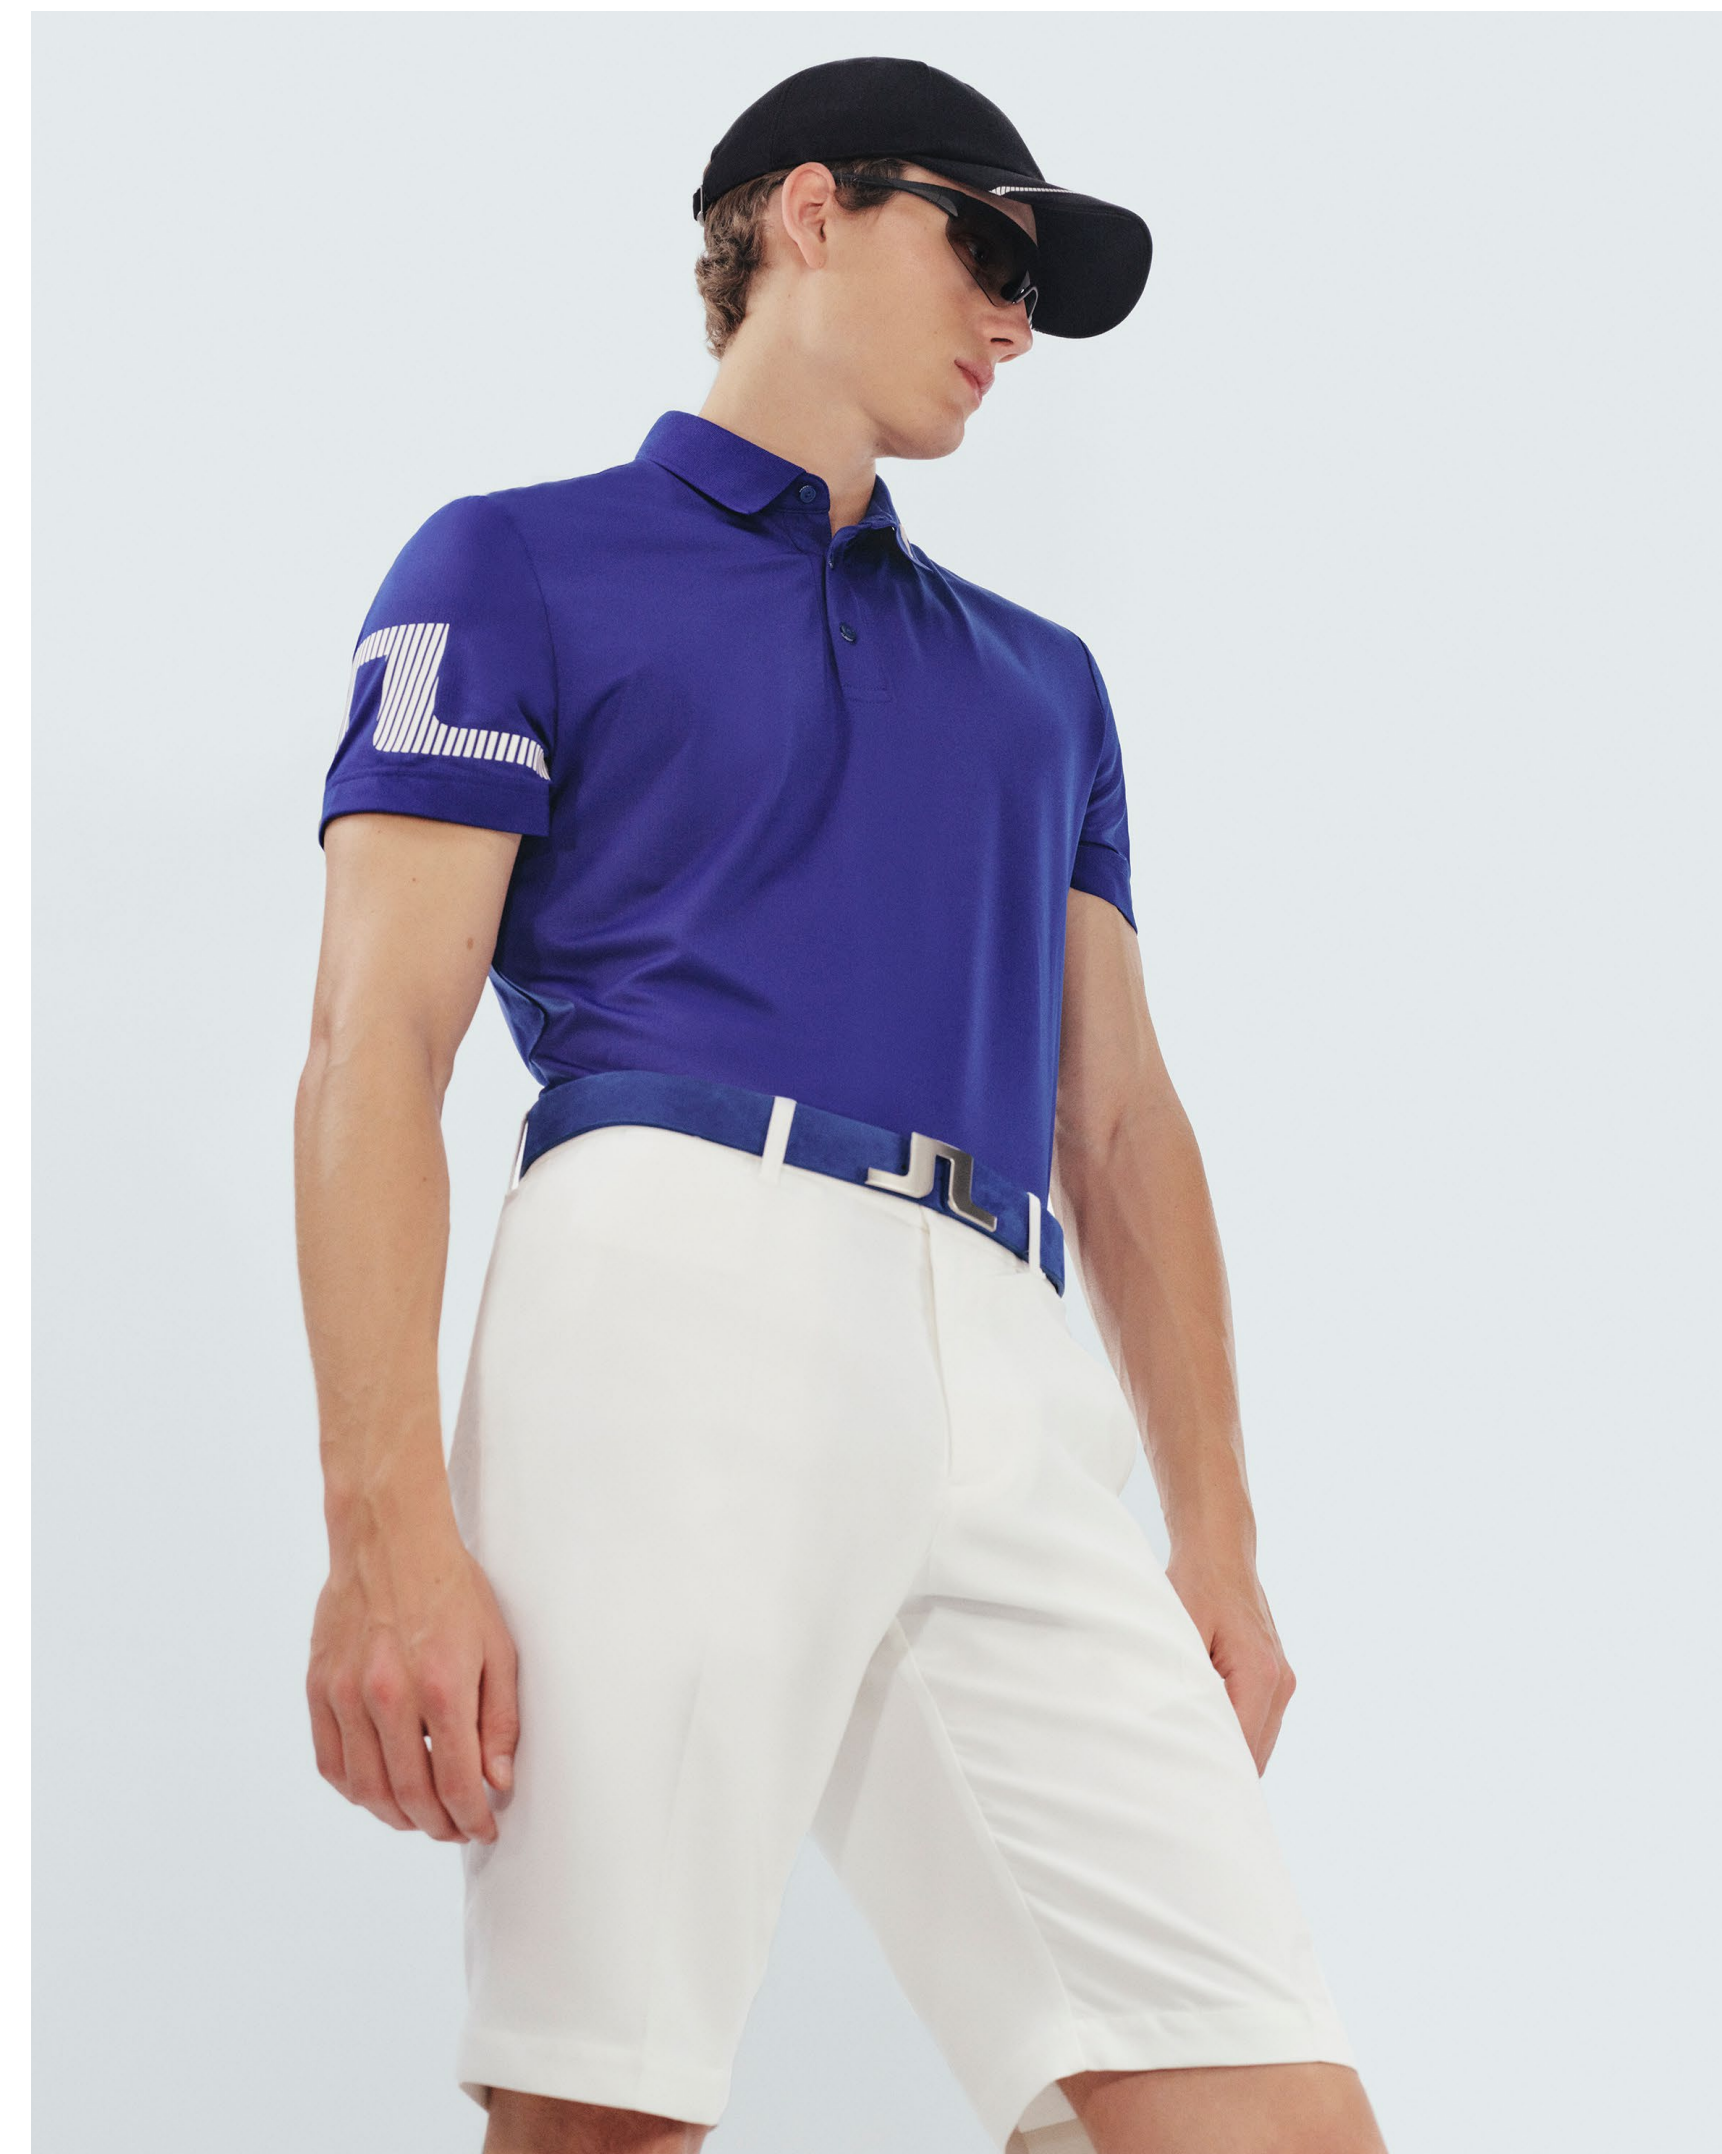

THE GRADIENT CAP - GMAC12386
HEATH STRIKE MID LAYER - GMJS11958
HEATH POLO - GMJT11827
BRIDGER NUBUCK LEATHER BELT - GMAC12113
HEATH SHORTS - GMPA12133
PERCY SOCK - GMAC10022
VENT 500 GOLF SNEAKER - GMSW10643