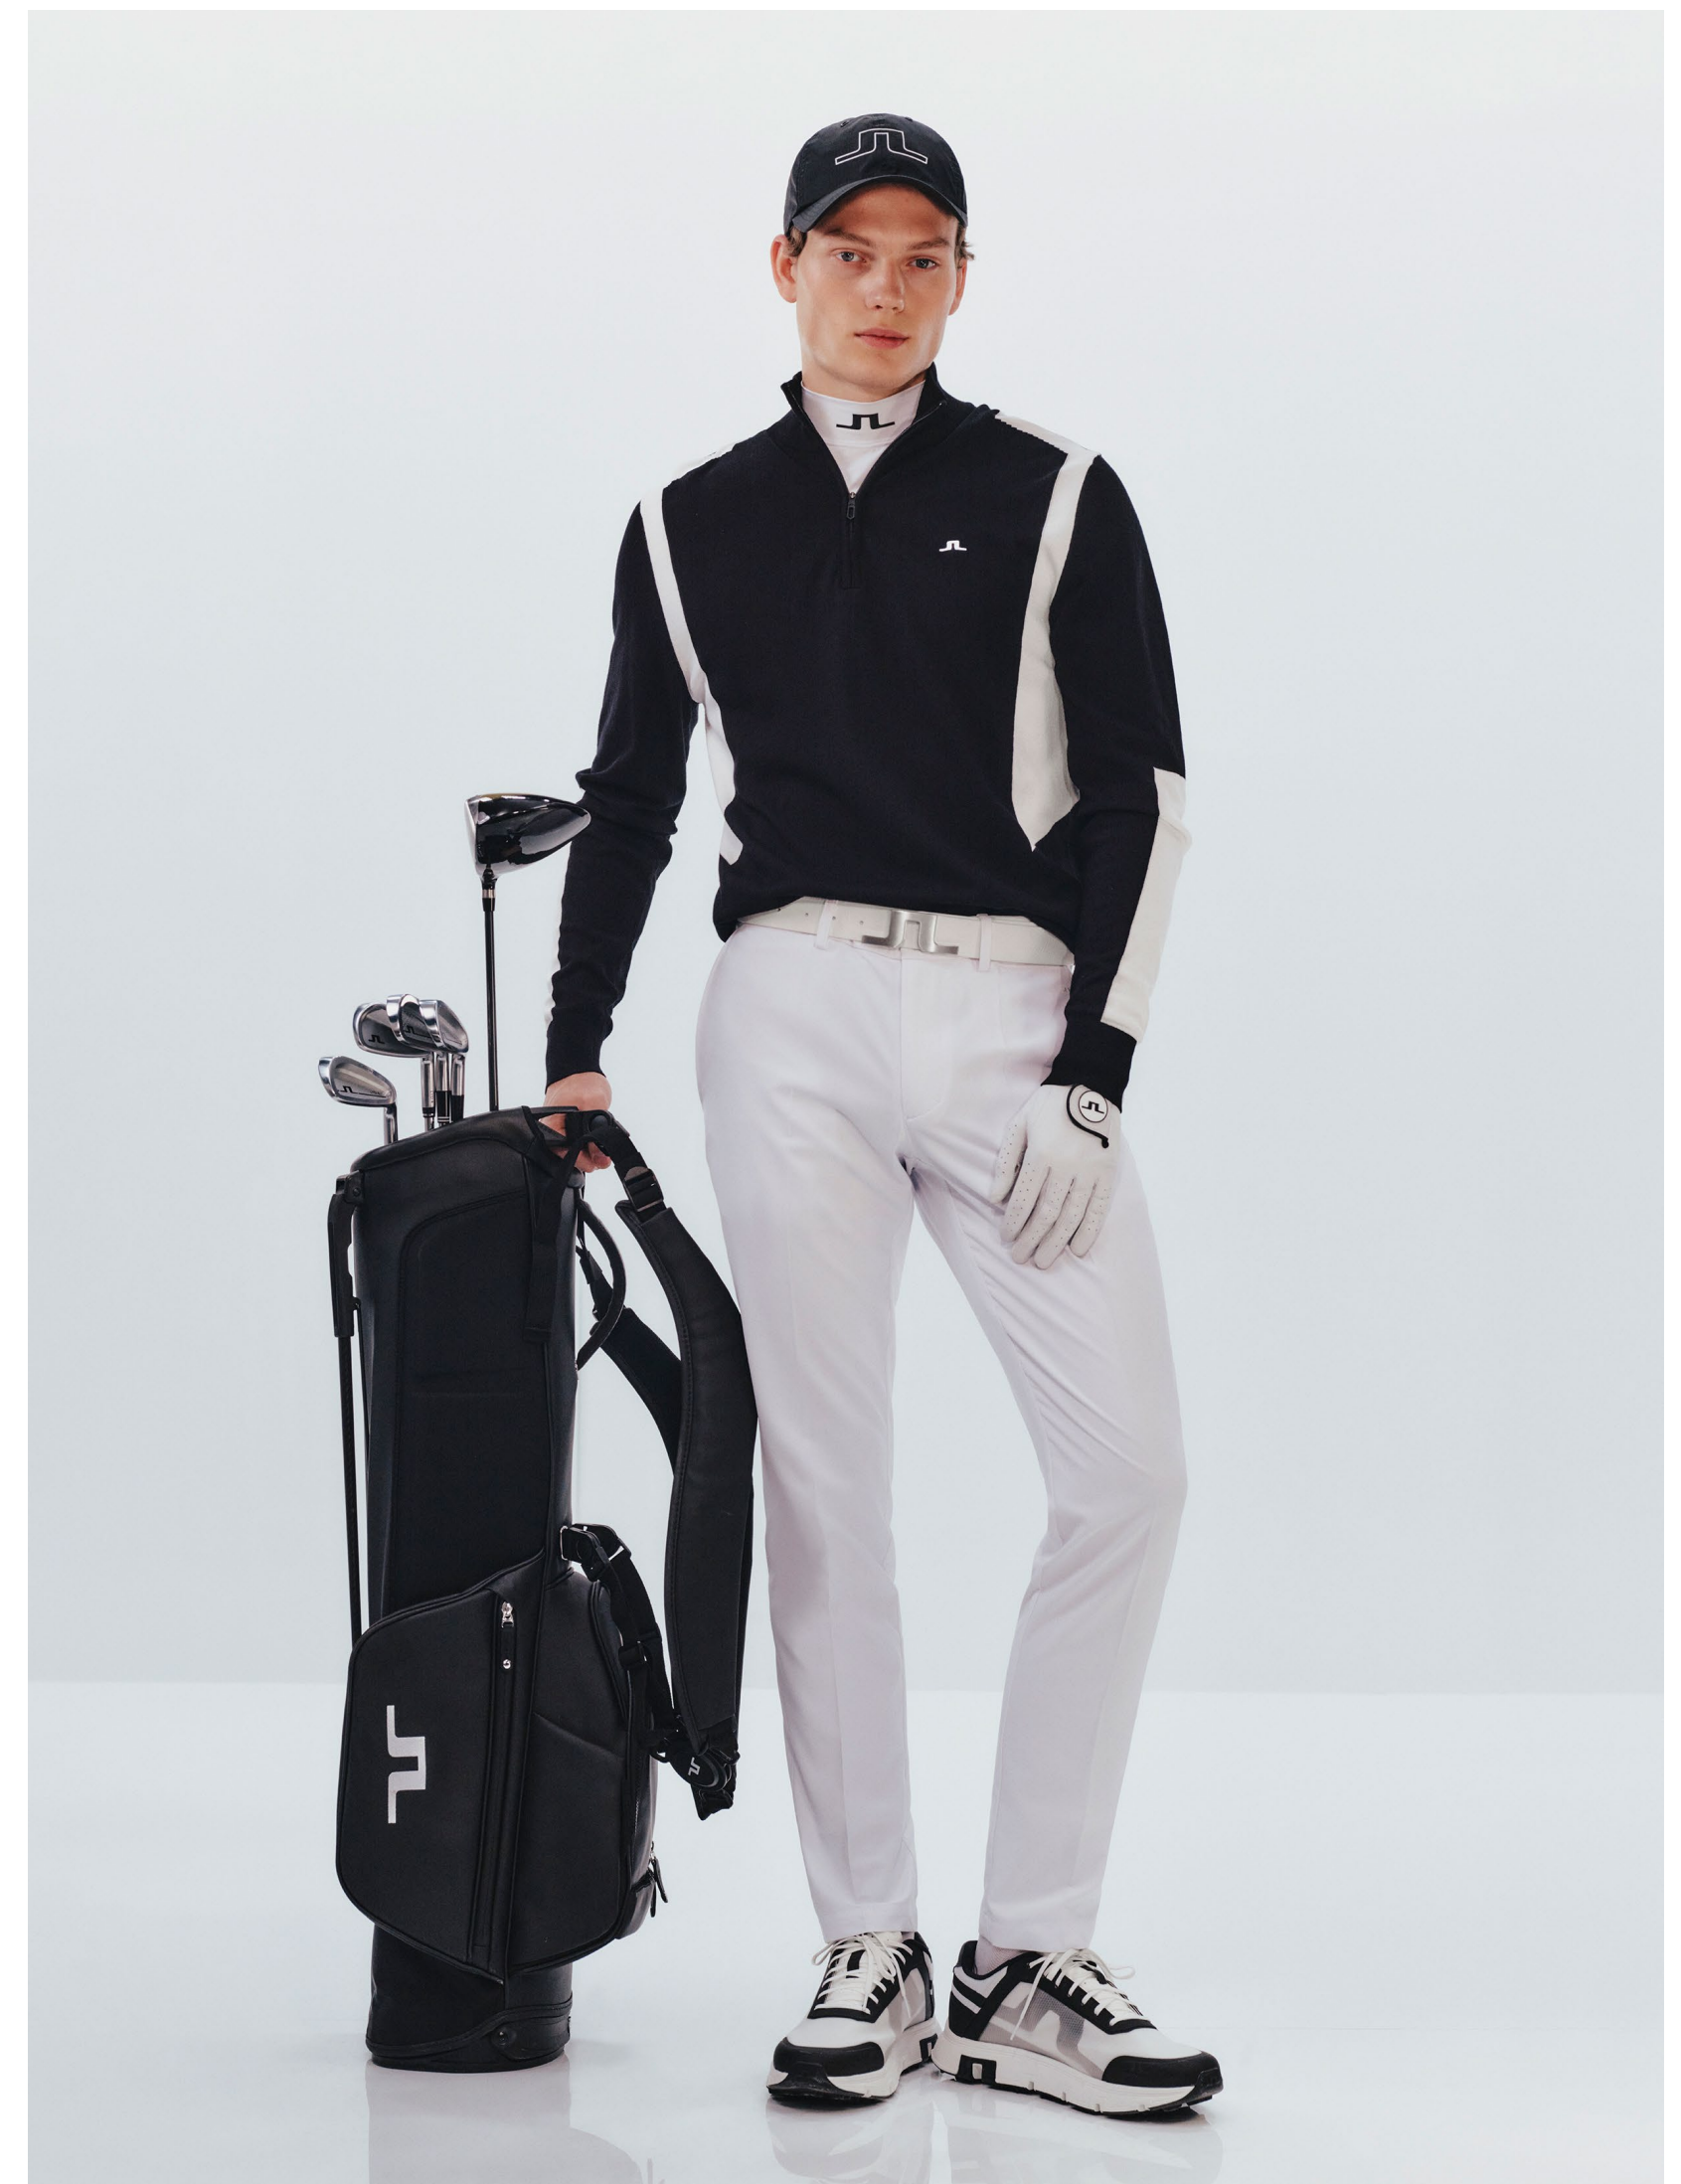

SS25— SPORT

*Enhancing athletic performance without
sacrificing the signature J.Lindeberg edge.*

**SS25—
SPORT
GOLF**

ALBA BIG VISOR - GWAC12159
CHERYL KNITTED ZIP SWEATER - GWKW12012
THEA SKIRT - GWSD11782
RON LEATHER GOLF GLOVE - GMAC12724
VENT 500 GOLF SNEAKER W - GWSW11193